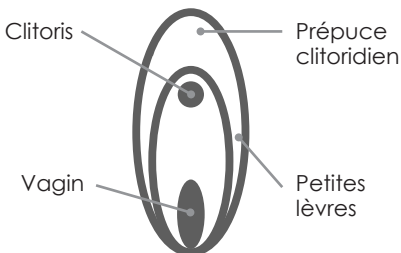

Essayez l'expérience Zumio!