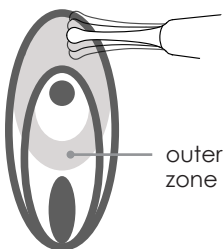

ZUMIO™

user guide

Try the Zumio Experience!

www.myzumio.com

STEP 1

Lubricate TIP. Begin to arouse the area using both TIP and STYLUS.

STEP 2

Once "warmed up" begin to focus on clitoral area.

STEP 3

Gradually move to clitoral area. If too intense, press against clitoral hood.

Time is approximate. One to five minutes is typical.

How to Zumio.

1

Solo or Partner

2

Pick your speed

3

Discover

Explore the external area of the vagina; a stronger sensation will be felt the closer the product tip is to the clitoris.

On/Off

Speed

Preventing Accidental Activation

Press ON/OFF for 5 seconds and wait for 3 pulses.