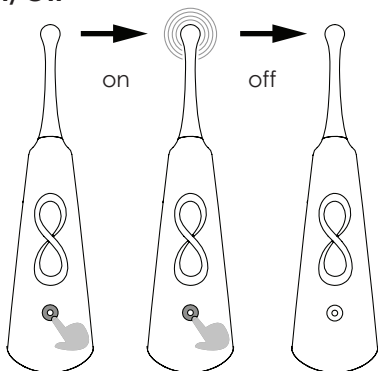

ZUMIO™

user guide

Try the Zumio Experience!

www.myzumio.com

STEP 1

Lubricate TIP. Begin to arouse the area using both TIP and STYLUS.

STEP 2

Once "warmed up" begin to focus on clitoral area.

STEP 3

Gradually move to clitoral area. If too intense, press against clitoral hood.

Time is approximate. One to five minutes is typical.

How to Zumio.

1

Solo or Partner

2

Pick your speed

3

Discover

Explore the external area of the vagina; a stronger sensation will be felt the closer the product tip is to the clitoris.

On/Off

Speed

Preventing Accidental Activation

Press ON/OFF for 5 seconds and wait for 3 pulses.