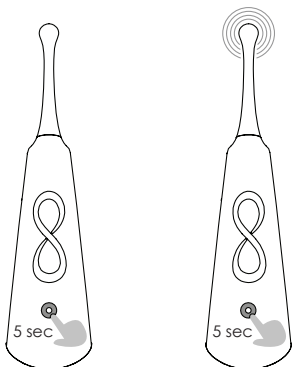

3

Discover

Explore the external area of the vagina; a stronger sensation will be felt the closer the product tip is to the clitoris.

On/Off

Speed

Preventing Accidental Activation

Press ON/OFF for 5 seconds and wait for 3 pulses.