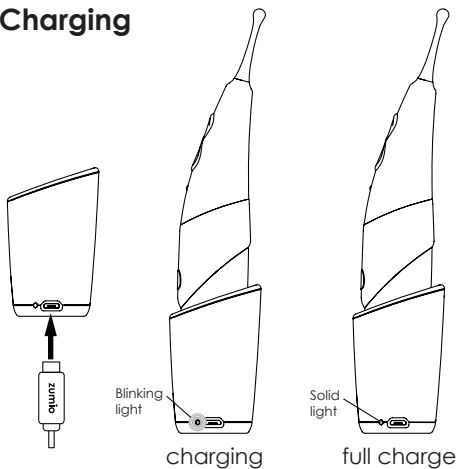

Speed

Preventing Accidental Activation

Press ON/OFF for 5 seconds and wait for 3 pulses.

Charging