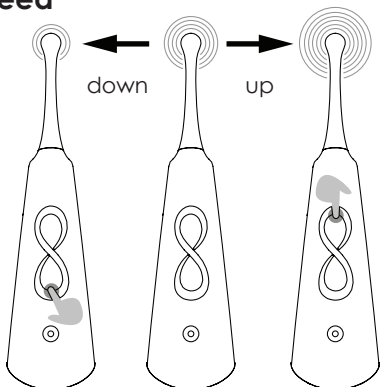

STEP 3

Gradually move to clitoral area. If too intense, press against clitoral hood.

Time is approximate. One to five minutes is typical.

How to Zumio.

1

Solo or Partner

2

Pick your speed

3

Discover

Explore the external area of the vagina; a stronger sensation will be felt the closer the product tip is to the clitoris.

On/Off

Speed

Preventing Accidental Activation

Press ON/OFF for 5 seconds and wait for 3 pulses.