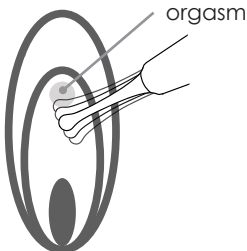

ZUMIO™

user guide

Try the Zumio Experience!

www.myzumio.com

STEP 1

Lubricate TIP. Begin to arouse the area using both TIP and STYLUS.

STEP 2

Once "warmed up" begin to focus on clitoral area.

STEP 3

Gradually move to clitoral area. If too intense, press against clitoral hood.

Time is approximate. One to five minutes is typical.

How to Zumio.

1

Solo or Partner

2

Pick your speed

3

Discover

Explore the external area of the vagina; a stronger sensation will be felt the closer the product tip is to the clitoris.

On/Off

Speed

Preventing Accidental Activation

Press ON/OFF for 5 seconds and wait for 3 pulses.